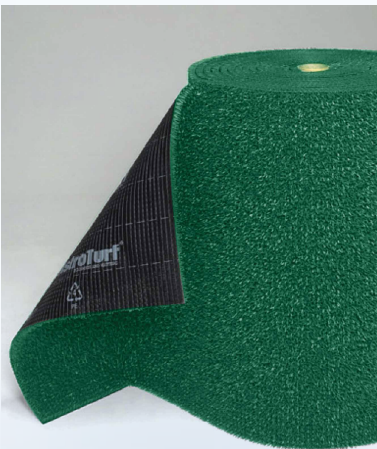

### Roll Size

(W: 91cm L: 17m)

Astrotrurf Spring Green 11

Palace  
Red  
20

Coco  
Brown  
03

Slate  
Grey  
41

Silver  
Grey  
04

Beautiful  
Black  
09

Dark  
Brown  
06

Teak  
Brown  
05

Classic  
Green  
01

Forest  
Green  
17

Spring  
Green  
11